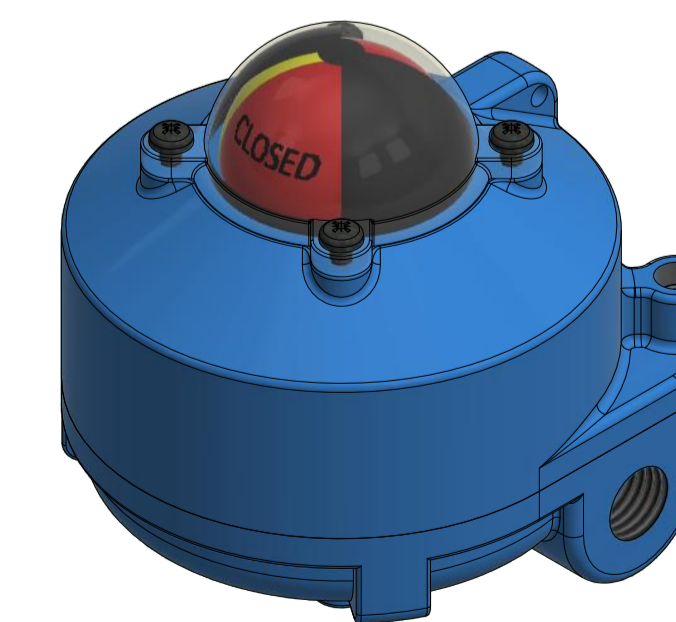

MOUNTING KITS SWITCHBOX FOR ECON STEM EXTENSION

ALL THESE COMBINATIONS ARE POSSIBLE!

FIG. 79651

FIG. 79652

FIG. 79653

MOUNTING PLATE FOR INDUCTIVE SENSOR
FIG. 7964
Eriks item no 13505046