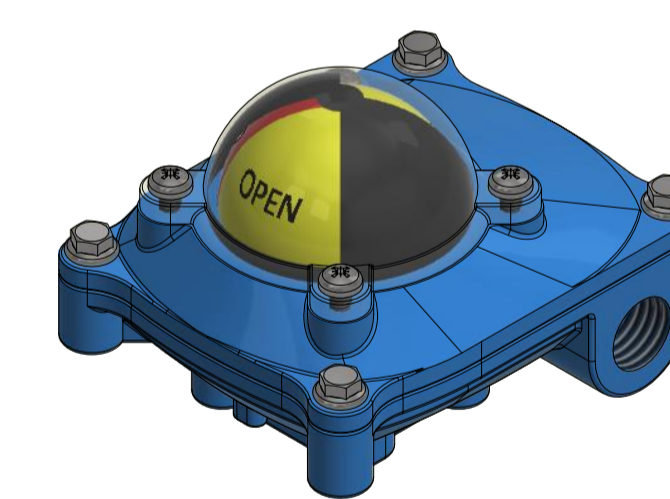

MOUNTING KITS SWITCHBOX FOR ECON STEM EXTENSION

ALL THESE COMBINATIONS ARE POSSIBLE!

FIG. 79651

FIG. 79652

FIG. 79653

MOUNTING PLATE FOR INDUCTIVE SENSOR
FIG. 7964
Eriks item no 13505046