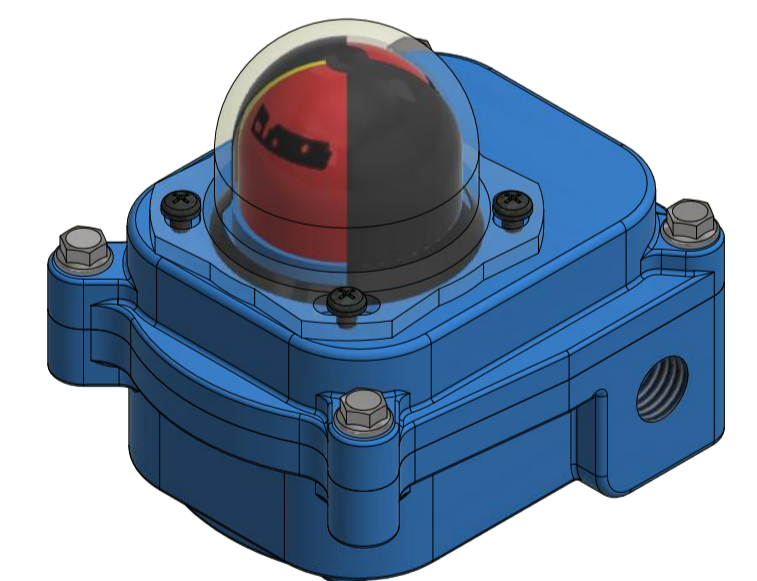

MOUNTING KITS SWITCHBOX FOR ECON STEM EXTENSION

ALL THESE COMBINATIONS ARE POSSIBLE!

FIG. 79651

FIG. 79652

FIG. 79653

MOUNTING PLATE FOR INDUCTIVE SENSOR
FIG. 7964
Eriks item no 13505046