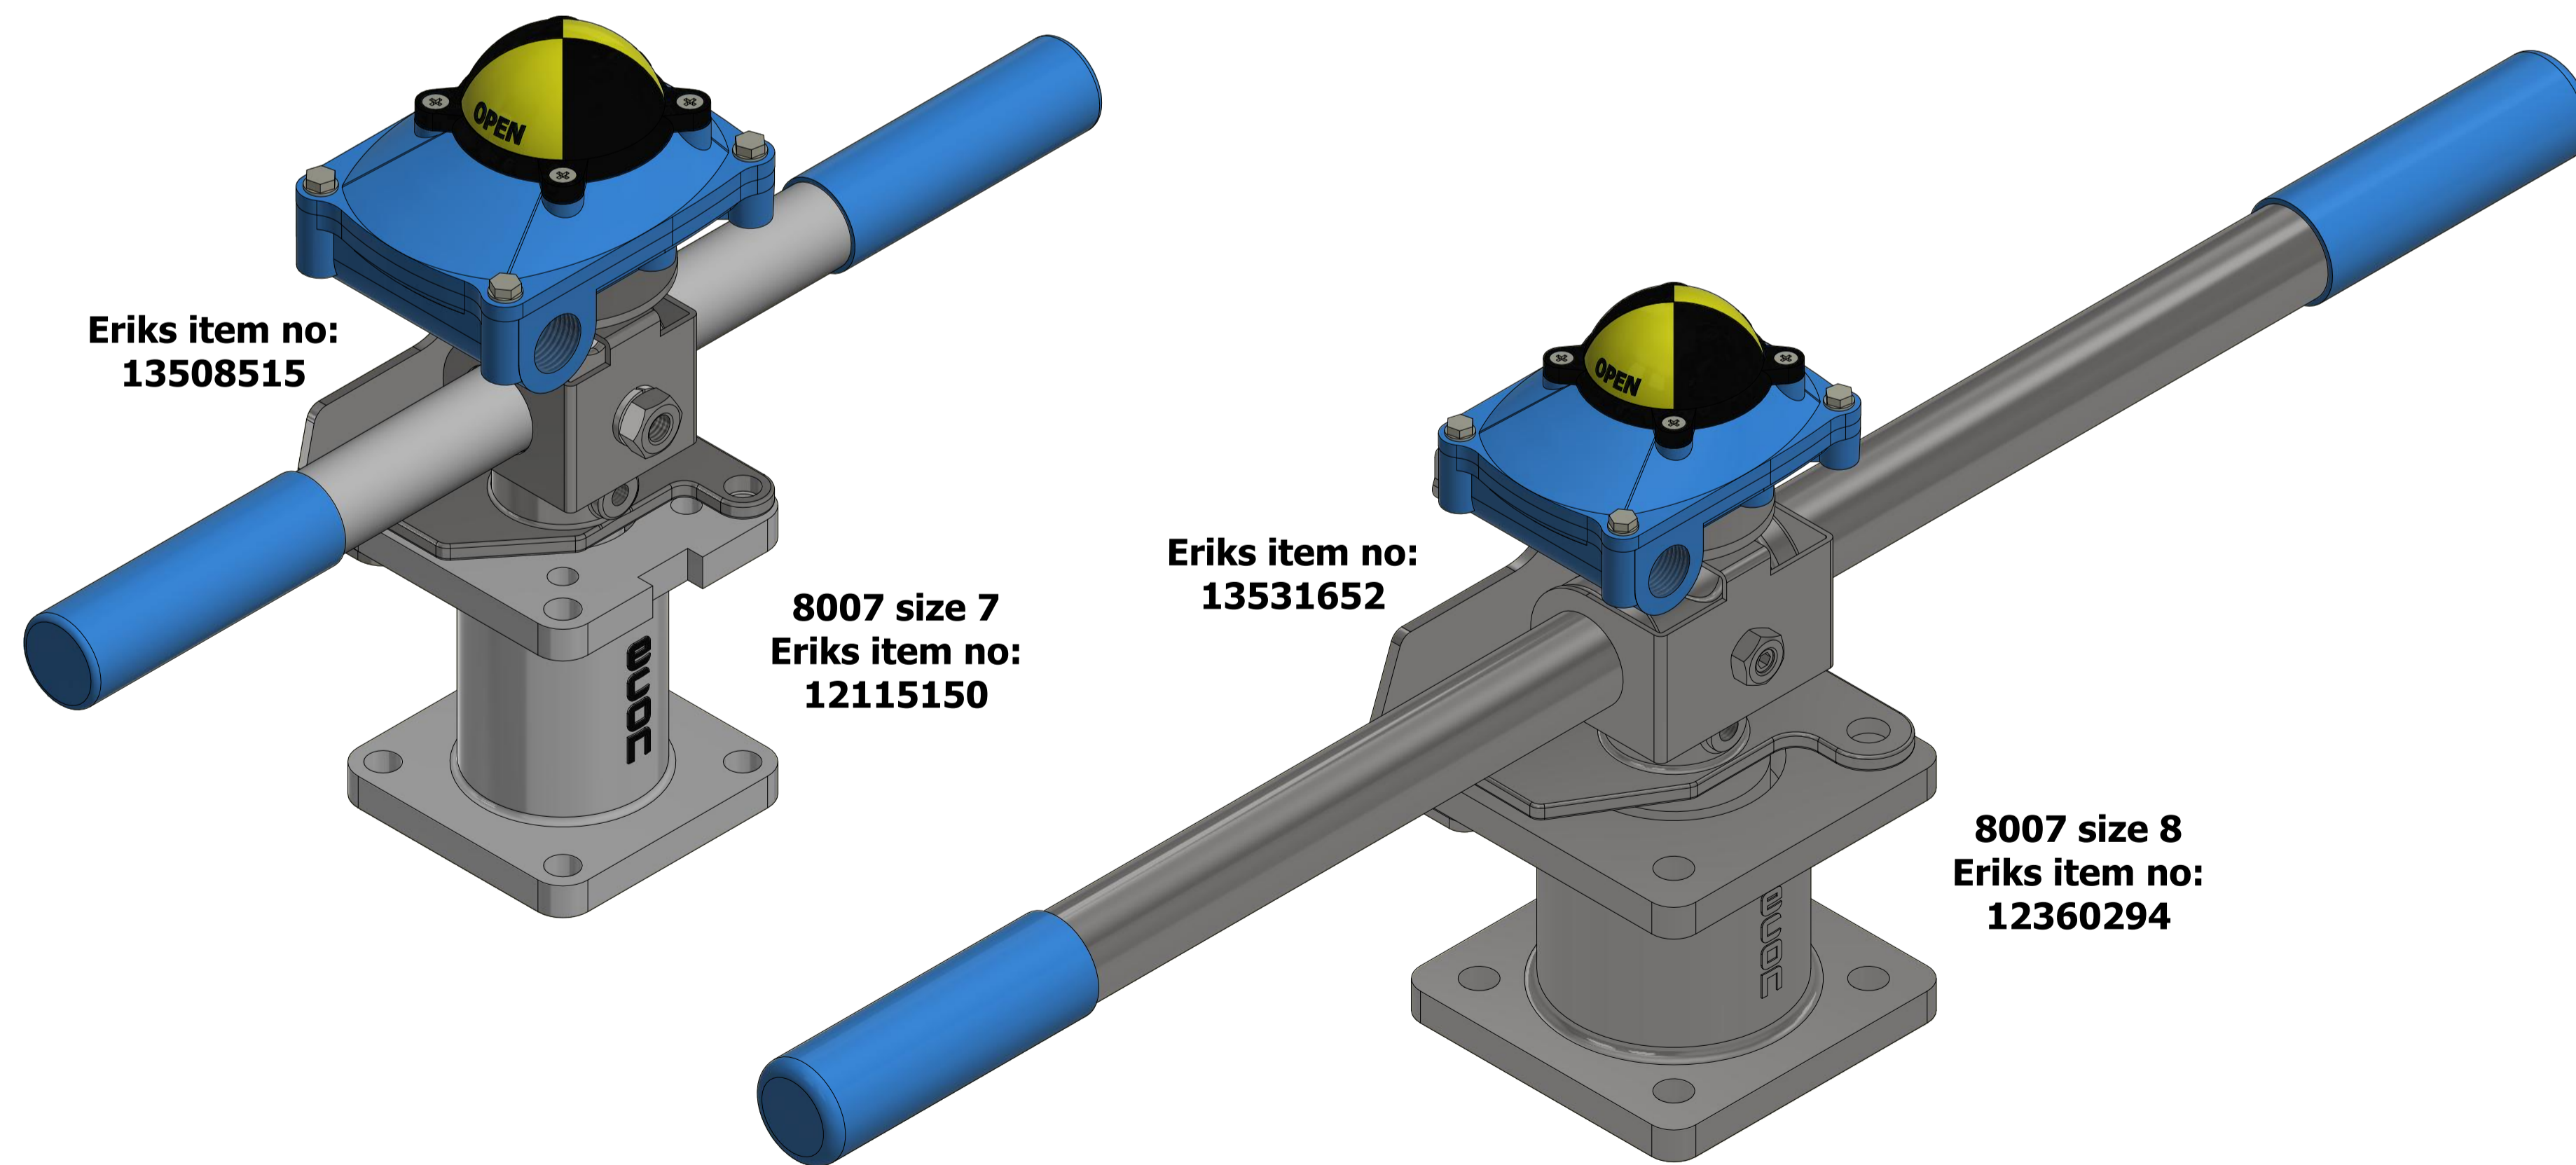

MOUNTING KITS SWITCHBOX FOR ECON STEM EXTENSION

ALL THESE COMBINATIONS ARE POSSIBLE!

FIG. 79651

FIG. 79652

FIG. 79653

MOUNTING PLATE FOR INDUCTIVE SENSOR
FIG. 7964
Eriks item no 13505046