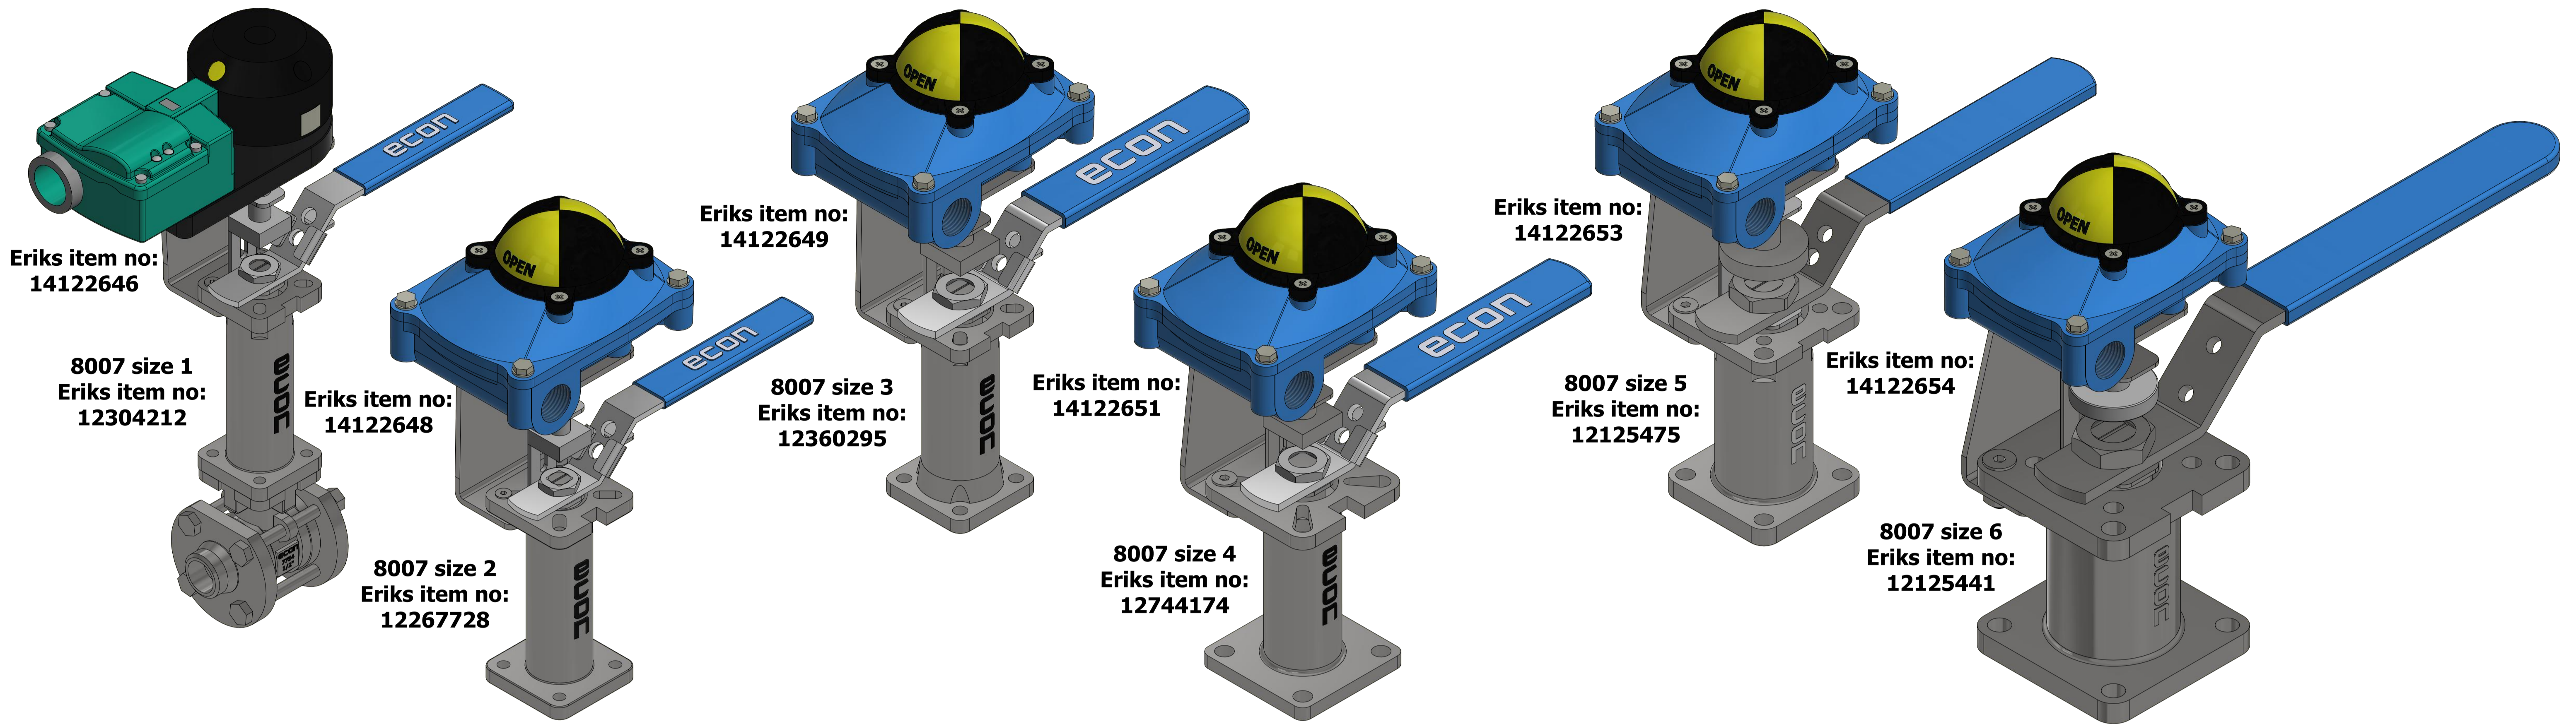

MOUNTING KITS SWITCHBOX FOR ECON STEM EXTENSION

ALL THESE COMBINATIONS ARE POSSIBLE!

FIG. 79651

FIG. 79652

FIG. 79653

MOUNTING PLATE FOR INDUCTIVE SENSOR
FIG. 7964
Eriks item no 13505046