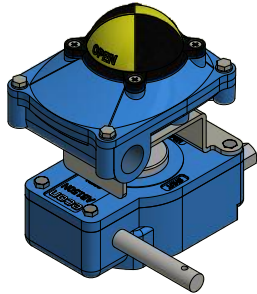

MOUNTING KITS SWITCHBOX FOR ECON GEARBOX FIG. 4023

AB150N
13360862

AB210N - AB215N
13384204

AB550N
13384207

AB880N
13034423

**ALL THESE COMBINATIONS
ARE POSSIBLE!**

FIG. 79651

FIG. 79652

AB1250N
13470848

AB1950N
13470846

FIG. 79653

**MOUNTING PLATE
FOR INDUCTIVE SENSOR
FIG. 7964
Eriks item no 13505046**