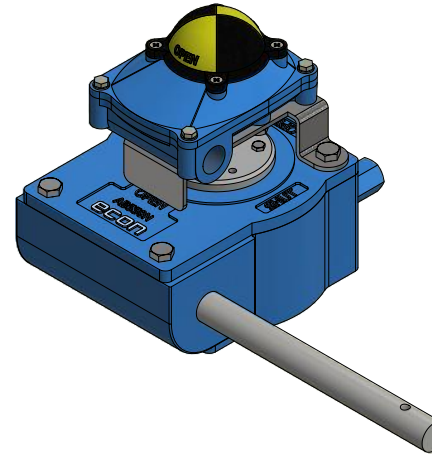

MOUNTING KITS SWITCHBOX FOR ECON GEARBOX FIG. 4023

AB150N
13360862

AB210N - AB215N
13384204

AB550N
13384207

AB880N
13034423

**ALL THESE COMBINATIONS
ARE POSSIBLE!**

FIG. 79651

FIG. 79652

AB1250N
13470848

AB1950N
13470846

FIG. 79653

**MOUNTING PLATE
FOR INDUCTIVE SENSOR
FIG. 7964
Eriks item no 13505046**