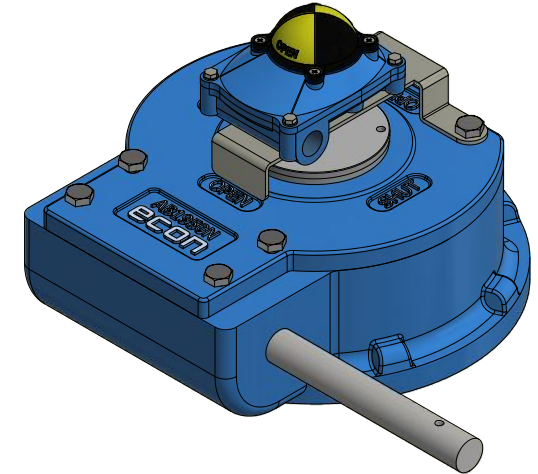

MOUNTING KITS SWITCHBOX FOR ECON GEARBOX FIG. 4023

AB150N
13360862

AB210N - AB215N
13384204

AB550N
13384207

AB880N
13034423

**ALL THESE COMBINATIONS
ARE POSSIBLE!**

FIG. 79651

FIG. 79652

AB1250N
13470848

AB1950N
13470846

FIG. 79653

**MOUNTING PLATE
FOR INDUCTIVE SENSOR
FIG. 7964
Eriks item no 13505046**