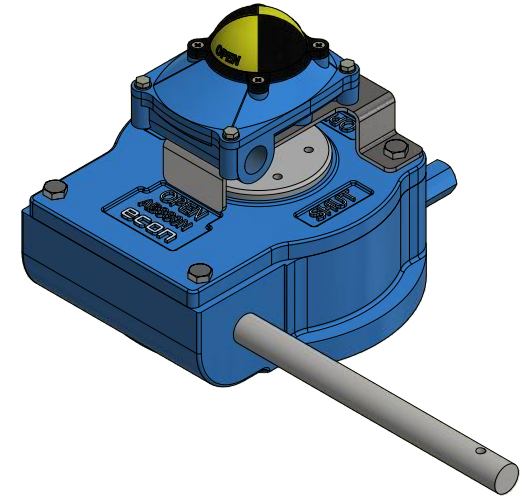

MOUNTING KITS SWITCHBOX FOR ECON GEARBOX FIG. 4023

AB150N
13360862

AB210N - AB215N
13384204

AB550N
13384207

AB880N
13034423

**ALL THESE COMBINATIONS
ARE POSSIBLE!**

FIG. 79651

FIG. 79652

AB1250N
13470848

AB1950N
13470846

FIG. 79653

**MOUNTING PLATE
FOR INDUCTIVE SENSOR
FIG. 7964
Eriks item no 13505046**