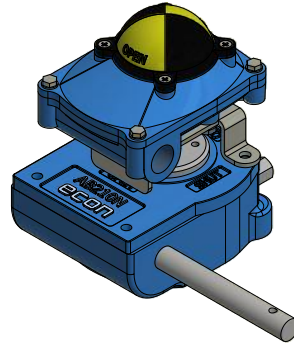

MOUNTING KITS SWITCHBOX FOR ECON GEARBOX FIG. 4023

AB150N
13360862

AB210N - AB215N
13384204

AB550N
13384207

AB880N
13034423

**ALL THESE COMBINATIONS
ARE POSSIBLE!**

FIG. 79651

FIG. 79652

AB1250N
13470848

AB1950N
13470846

FIG. 79653

**MOUNTING PLATE
FOR INDUCTIVE SENSOR
FIG. 7964
Eriks item no 13505046**