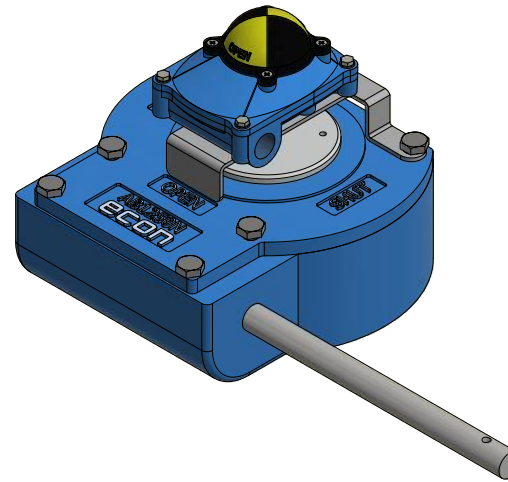

MOUNTING KITS SWITCHBOX FOR ECON GEARBOX FIG. 4023

AB150N
13360862

AB210N - AB215N
13384204

AB550N
13384207

AB880N
13034423

**ALL THESE COMBINATIONS
ARE POSSIBLE!**

FIG. 79651

FIG. 79652

AB1250N
13470848

AB1950N
13470846

FIG. 79653

**MOUNTING PLATE
FOR INDUCTIVE SENSOR
FIG. 7964
Eriks item no 13505046**