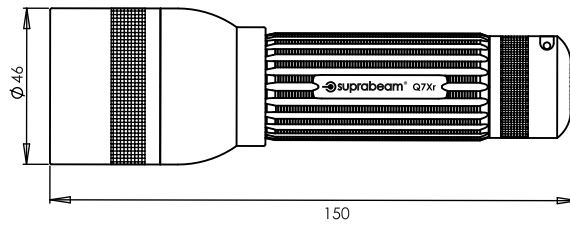

# suprabeam<sup>®</sup> Q7 *xr*

<b>LED / Focus configuration:</b>	1 CREE Power Chip / Sliding hyperfocus lens
<b>Case Material / Surface Treatment:</b>	Anodized, high strength aluminium
<b>Case Color:</b>	Anthracite dark Grey
<b>Switch:</b>	Quality tested switch system at rear Constant / momentary light / reduced light
<b>Dimensions:</b>	L = 150 mm, ø = 46 mm
<b>Weight incl. batteries:</b>	307.2 g
<b>Tightness:</b>	Splash waterproof IPx4
<b>Temperature:</b>	-20° C to +50° C
<b>Built in DC/DC controller:</b>	YES (constant current control / reduced output)
<b>Standard Power Source:</b>	Li-ion 26650 (14.8 Wh)
<b>Beam / Distance:</b>	Floodlight <> spotlight > 300 meters
<b>Luminous Flux:</b>	Boost: 800 L. / High: 400 L. / Reduced: 170 L.
<b>Lighting time:</b>	Typical 2-9 hours
<b>Accessories included:</b>	Pro. quality pouch with velcro and press stud 100-240VAC adaptor with USB cable and external ICR 26650 charger Manual
<b>EAN-code:</b>	57 04049 90048 6
<b>Customs Tariff Number:</b>	8513 1000
<b>Packaging:</b>	PE portable box with space for second battery
<b>Single Box Content / Size / Weight:</b>	1 pcs, 27.5 x 20.7 x 6.8 cm / 307.2 g
<b>Master Box Content / Size / Weight:</b>	6 pcs, 43.5 x 30.5 x 23 cm / 2.44 kg
<b>Order's address:</b>	sales@steinerweb.com

**Part no. 900.078**