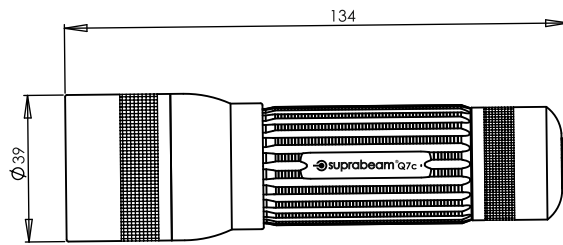

suprabeam® Q7c

LED / Focus configuration:	1 CREE Power Chip / Sliding hyperfocus lens
Case Material / Surface Treatment:	Anodized, high strength aluminium
Case Color:	Anthracite dark Grey
Switch:	Quality tested switch system at rear Constant / momentary light / reduced light
Dimensions:	L = 134 mm, \varnothing = 39 mm
Weight incl. batteries:	196.2 g
Tightness:	Splash waterproof IPx4
Temperature:	-20° C to +50° C
Built in DC/DC controller:	YES (constant current control / reduced output)
Standard Power Source:	4 x AAA Alkaline or NiMh
Compatible with rechargeable cells:	YES - AAA
Beam / Distance:	Floodlight <> spotlight > 180 meters
Luminous Flux:	Boost: 280 L. / High: 150 L. / Reduced: 60 L.
Lighting time:	Typical 8-16 hours
Accessories included:	Pro. quality pouch with velcro and press stud Strap Manual
EAN-code:	57 04049 90047 9
Customs Tariff Number:	8513 1000
Packaging:	Gift Box
Single Box Content / Size / Weight:	1 pcs, 18 x 13 x 5 cm / 196.2 g
Sales Box Content / Size / Weight:	6 pcs, 36.8 x 13.8 x 15.8 cm
Master Box Content / Size / Weight:	24 pcs, 38.8 x 29.6 x 33.6 / 10 kg
Order's address:	sales@steinerweb.com

Part no. 900.071