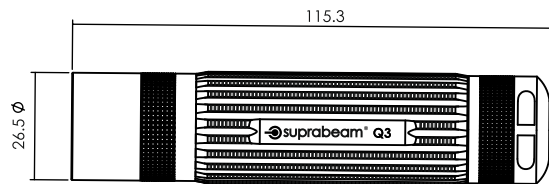

suprabeam® Q3

LED / Focus configuration:	1 CREE Power Chip / Sliding hyperfocus lens
Case Material / Surface Treatment:	Anodized, high strength aluminium
Case Color:	Anthracite dark Grey
Switch:	Quality tested switch system at rear Constant / momentary light
Dimensions:	L = 115.3 mm, \varnothing = 26.5 mm
Weight incl. batteries:	99.5 g
Tightness:	Splash waterproof IPx4
Temperature:	-20° C to +50° C
Built in DC/DC controller:	YES
Standard Power Source:	3 x AAA Alkaline
Compatible with rechargeable cells:	YES - AAA
Beam / Distance:	Floodlight <> spotlight > 167 meters
Luminous Flux:	200 Lumens
Lighting time:	Typical 10-20 hours
Accessories included:	Pro. quality pouch with velcro and press stud Strap Manual
EAN-code:	57 04049 90015 8
Customs Tariff Number:	8513 1000
Packaging:	Gift Box
Single Box Content / Size / Weight:	1 pcs, 16.7 x 12.9 x 5.2 cm / 290 g
Sales Box Content / Size / Weight:	6 pcs, 34.2 x 13.8 x 16.4 cm / 1.8 kg
Master Box Content / Size / Weight:	36 pcs, 43.4 x 36.2 x 34.6 / 12.8 kg
Order's address:	sales@steinerweb.com