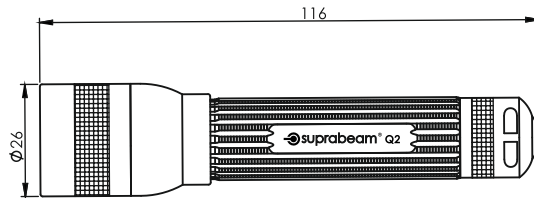

# suprabeam<sup>®</sup> Q2

<b>LED / Focus configuration:</b>	1 CREE Power Chip / Sliding hyperfocus lens
<b>Case Material / Surface Treatment:</b>	Anodized, high strength aluminium
<b>Case Color:</b>	Anthracite dark Grey
<b>Switch:</b>	Quality tested switch system at rear Constant / momentary light / reduced light
<b>Dimensions:</b>	L = 116 mm, $\varnothing$ = 26 mm
<b>Weight incl. batteries:</b>	80 g
<b>Tightness:</b>	Splash waterproof IPx4
<b>Temperature:</b>	-20° C to +50° C
<b>Built in DC/DC controller:</b>	YES (constant current control / reduced output)
<b>Standard Power Source:</b>	1 x AA Alkaline or NiMh
<b>Compatible with rechargeable cells:</b>	YES
<b>Beam / Distance:</b>	Variable spot <> floodlight < 90 meters
<b>Luminous Flux:</b>	High: 120 Lumens / Reduced 50 Lumens
<b>Lighting time:</b>	Typical 6-8 hours
<b>Accessories included:</b>	Hyperfocus Pro. quality pouch with velcro and press stud Manual
<b>EAN-code:</b>	57 04049 90046 2
<b>Customs Tariff Number:</b>	8513 1000
<b>Packaging:</b>	Gift Box
<b>Single Box Content / Size / Weight:</b>	1 pcs, 17 x 12.6 x 3.6 cm / 38 g
<b>Sales Box Content / Size / Weight:</b>	6 pcs, 26 x 17.8 x 11.6 cm
<b>Master Box Content / Size / Weight:</b>	36 pcs, 37.6 x 28 x 36.8 / 9 kg
<b>Order's address:</b>	sales@steinerweb.com

**Part no. 900.020**