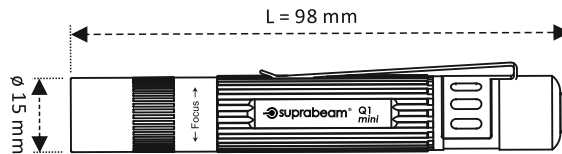

 suprabeam®

Q1mini

LED / Focus configuration:	1 CREE Power Chip / Turning hyperfocus lens
Case Material / Surface Treatment:	Anodized, high strength aluminium
Case Color:	Anthracite dark Grey
Switch:	Quality tested switch system at rear Constant / momentary light
Dimensions:	L = 98 mm, ø = 15 mm
Weight incl. batteries:	38 g
Tightness:	Splash waterproof IPx4
Temperature:	-20° C to +50° C
Built in DC/DC controller:	YES
Standard Power Source:	1 x AAA Alkaline or NiMh
Compatible with rechargeable cells:	YES
Beam / Distance:	Variable spot <> floodlight < 70 meters
Luminous Flux:	80 Lumens
Lighting time:	Typical 3-5 hours
Accessories included:	Hyperfocus Attachment clip & keyring Manual
EAN-code:	57 04049 90013 4
Customs Tariff Number:	8513 1000
Packaging:	Gift Box
Single Box Content / Size / Weight:	1 pcs, 13 x 7.1 x 2.3 cm / 100 g
Sales Box Content / Size / Weight:	12 pcs, 22.5 x 14.2 x 10.4 cm / 1.15 kg
Master Box Content / Size / Weight:	72 pcs, 31 x 25.5 x 33.6 / 7.6 kg
Order's address:	sales@steinerweb.com