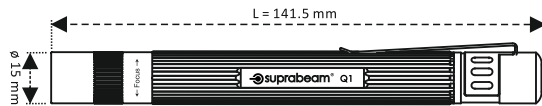

suprabeam® Q1

LED / Focus configuration:	1 CREE Power Chip / Turning hyperfocus lens
Case Material / Surface Treatment:	Anodized, high strength aluminium
Case Color:	Anthracite dark Grey
Switch:	Quality tested switch system at rear Constant / momentary light
Dimensions:	L = 141.5 mm, ø = 15 mm
Weight incl. batteries:	56 g
Tightness:	Splash waterproof IPx4
Temperature:	-20° C to +50° C
Built in DC/DC controller:	YES
Standard Power Source:	2 x AAA Alkaline or NiMH
Compatible with rechargeable cells:	YES - AAA
Beam / Distance:	Variable spot <> floodlight < 76 meters
Luminous Flux:	100 Lumens
Lighting time:	Typical 5-8 hours
Accessories included:	Hyperfocus Attachment clip Manual
EAN-code:	57 04049 90001 1
Customs Tariff Number:	8513 1000
Packaging:	Gift Box
Single Box Content / Size / Weight:	1 pcs, 16.5 x 7.1 x 2.3 cm / 112 g
Sales Box Content / Size / Weight:	6 pcs, 22.5 x 17.7 x 10.4 cm / 1.55 kg
Master Box Content / Size / Weight:	72 pcs, 38 x 25.6 x 33.6 / 10.7 kg
Order's address:	sales@steinerweb.com